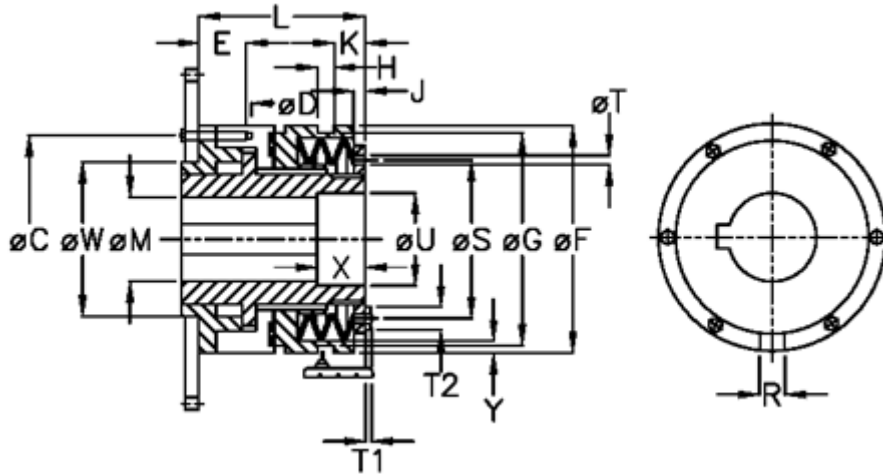

Data Sheet

Article number: 46922522

Description: Torque limiter Safelifting B 25 M

Measures

C	= 70	J	= 6.0	T1	= 4.0
D	= 6xM5	K	= 12.0	T2	= 8
Disc spring mounting	= 5x1M	L	= 70.0	U	= 26
Disc spring version	= M - medium	M max	= 25	V	= 10
E	= 8.0	M min	= 10	W	= 50
F	= 82	R	= 6	X	= 20
G	= 73.0	S	= 48	Y	= 2
H	= 9	T	= 5	Z	= 0.0